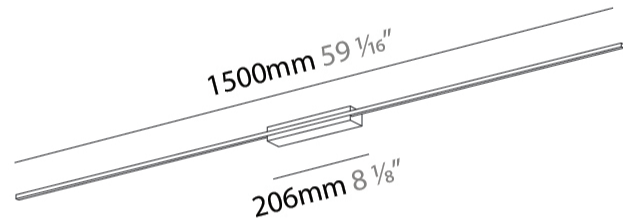

JUST BLACK LINE SURFACE

A33301-

base number LED
Dimming

1. To build a product code in our configurator select the specify button on the base model # product page
2. To build a manual product code on this datasheet choose from the options listed below in blue font and add the suffix to the base model #

GENERAL

Series: Just Black Line
Brand: Prolicht
Division: Architectural
Mounting Type: Surface
Mounting Location: Wall
Subcategory: Wall Effect

PHYSICAL

Shape: Rectangle
Length (mm): 1500
Length (in): 59 ¹/₁₆
Width (mm): 30
Width (in): 1 ³/₁₆
Height (mm): 40
Height (in): 1 ⁹/₁₆
Light Distribution: Indirect
Fixture Finish: BLK
Fixture Material: Aluminum

ELECTRICAL

Lamp Type: LED (Zhaga Standard)
Input Wattage (W): 15
Total Output Wattage (W): 13.6
[Dimming: Non-Dimmable](#)
Driver Included: Yes
Driver Location: Integrated
Driver Type: Constant Current - Universal
Driver Class: Class 2
Input Voltage (V): 120 - 277
Constant Current (mA): 580
Upon Request: Tri-Mode Dimming

LED

Color Temperature (°K): 3000
Max. Delivered Lumen (lm): 776
CRI: >80 CRI
Lamp Life (hrs): 50000

OPTICAL

Beam Angle: 178
Adjustability: Fixed

RATINGS AND CERTIFICATIONS

Certified By: CSA Certified to UL and CSA Standards
IP rating: IP20

PROJECT
TYPE
SPECIFIER
QUANTITY
DATE