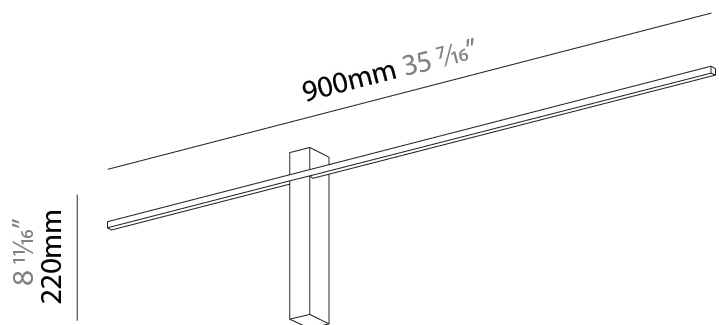

JUST BLACK LINE SURFACE

A33300-

base number LED
Dimming

1. To build a product code in our configurator select the specify button on the base model # product page
2. To build a manual product code on this datasheet choose from the options listed below in blue font and add the suffix to the base model #

GENERAL

Series: Just Black Line
Brand: Prolicht
Division: Architectural
Mounting Type: Surface
Mounting Location: Wall
Subcategory: Wall Effect

PHYSICAL

Shape: Rectangle
Length (mm): 900
Length (in): 35 7/16
Width (mm): 30
Width (in): 1 3/16
Height (mm): 40
Height (in): 1 9/16
Light Distribution: Indirect
Fixture Finish: BLK
Fixture Material: Aluminum

ELECTRICAL

Lamp Type: LED (Zhaga Standard)
Input Wattage (W): 11
Total Output Wattage (W): 10
[Dimming: Non-Dimmable](#)
Driver Included: Yes
Driver Location: Integrated
Driver Type: Constant Current - Universal
Driver Class: Class 2
Input Voltage (V): 120 - 277
Constant Current (mA): 400
Upon Request: Tri-Mode Dimming

LED

Color Temperature (°K): 3000
Max. Delivered Lumen (lm): 535
Nominal Lumen (lm): 535
CRI: >80 CRI
Lamp Life (hrs): 50000

OPTICAL

Beam Angle: 178
Adjustability: Fixed

RATINGS AND CERTIFICATIONS

Certified By: CSA Certified to UL and CSA Standards
IP rating: IP20